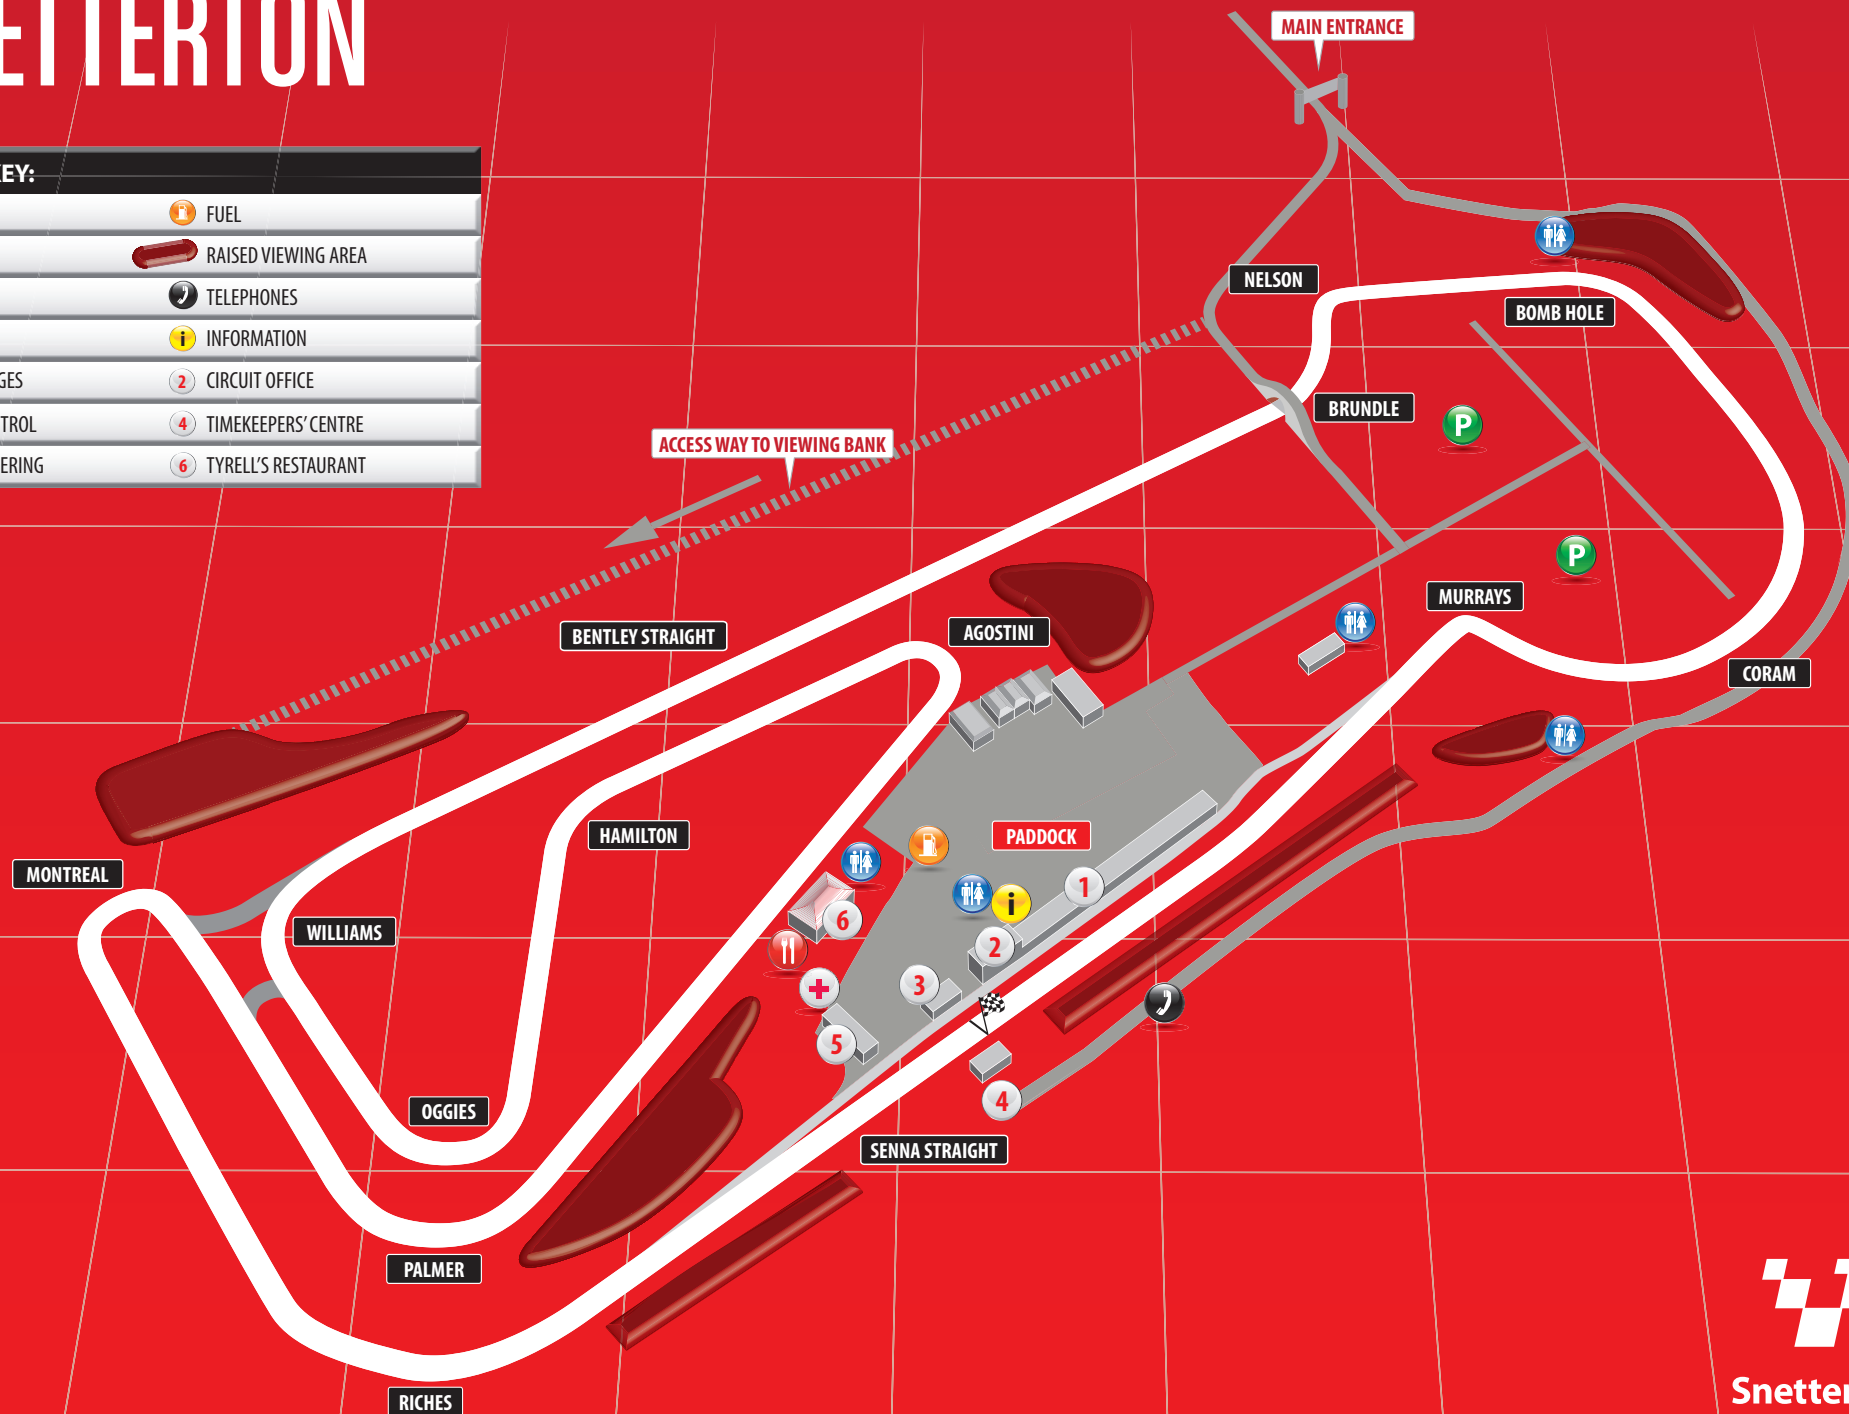

## CIRCUIT KEY:

PARKING	FUEL
TOILETS	RAISED VIEWING AREA
FIRST AID	TELEPHONES
FOOD	INFORMATION
PIT GARAGES	CIRCUIT OFFICE
RACE CONTROL	TIMEKEEPERS' CENTRE
SCRUTINEERING	TYRELL'S RESTAURANT

Snetterton