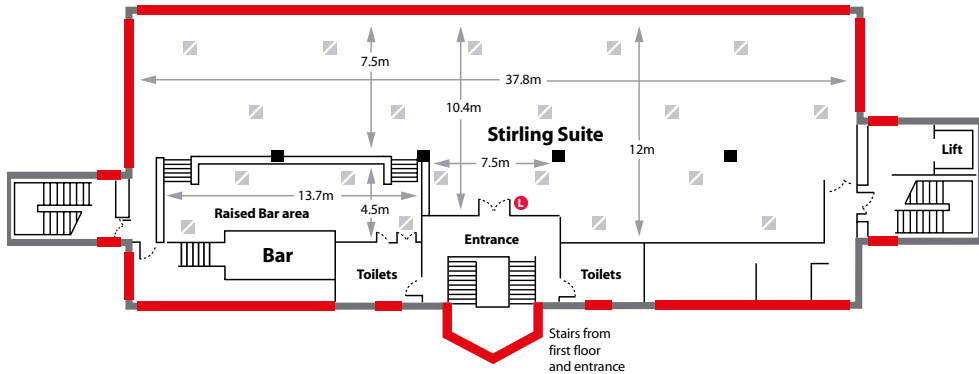

www.brandshatch.co.uk

ROOM SPECIFICATIONS

FIRST FLOOR

SECOND FLOOR

KEY

- Light Switch
- Dual electrical sockets
- Pillars
- Windows
- Removable partition walls

Suite	Floor	Floor Space				Capacity					
		Length/m	Width/m	Area/sq m	Max Height/m	Theatre	Dinner	Dinner Dance	Cabaret	U-Shape	Boardroom
Clark	1	37.70	10.70	405.0	2.59	200	200	200	144	120	
Sheene	1	13.50	10.70	144.0	2.59	100	60		48	30	25
Cooper	1	12.10	10.70	130.0	2.59	100	60		48	30	25
Pilgrim's	1	12.10	10.70	130.0	2.59	100	60		48	30	25
Hawthorn	1	10.50	4.50	43.7	2.59	20	20				20
Stirling	2	37.82	12.00	454.0	2.59	200	200	200	144	120	