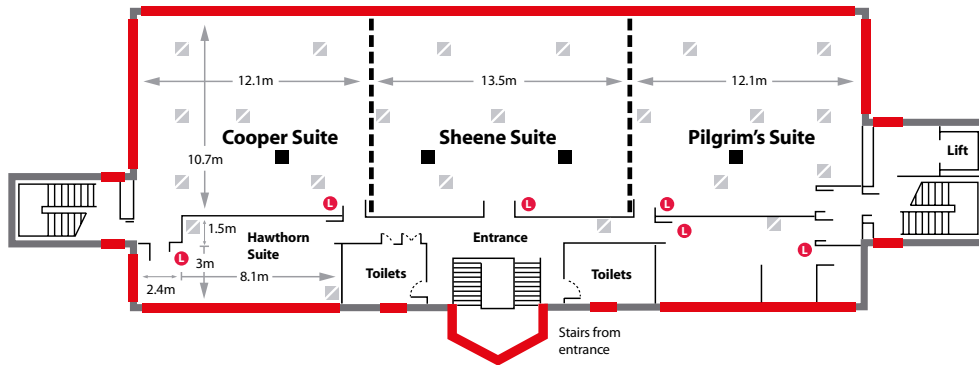

www.brandshatch.co.uk

ROOM SPECIFICATIONS

FIRST FLOOR

SECOND FLOOR

KEY

- Light Switch
- Dual electrical sockets
- Pillars
- Windows
- Removable partition walls

Suite	Floor	Floor Space				Capacity					
		Length/m	Width/m	Area/sq m	Max Height/m	Theatre	Dinner	Dinner Dance	Cabaret	U-Shape	Boardroom
Clark	1	37.70	10.70	405.0	2.59	200	200	200	144	120	
Sheene	1	13.50	10.70	144.0	2.59	100	60		48	30	25
Cooper	1	12.10	10.70	130.0	2.59	100	60		48	30	25
Pilgrim's	1	12.10	10.70	130.0	2.59	100	60		48	30	25
Hawthorn	1	10.50	4.50	43.7	2.59	20	20				20
Stirling	2	37.82	12.00	454.0	2.59	200	200	200	144	120	